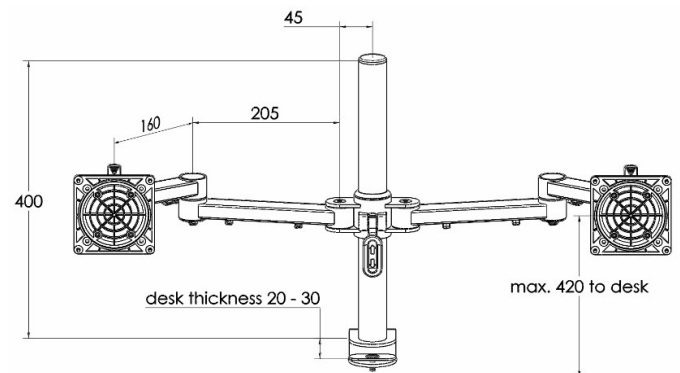

XSTREAM post mount 2 x dual beam arms with baby c clamp

Product Specification

Product code	XSTREAM2PMCOMB03W - white
Weight capacity	10kg per arm
Max screen width	2 x 30"
VESA	75mm & 100mm VESA compliant
Movement	Height adjustment, tilt, swivel, rotation and reach
Height adjustment	Max height adjustment 420mm from desk top
Fixings	Supplied with baby c clamp

Additional Information

2 x dual beam arms with manual height adjustment

Additional +/- 70mm available with ratchet mechanism

Lockable quick release VESA function

Silver – XSTREAM2PMCOMB03S - RAL code 9006

White – XSTREAM2PMCOMB03W - RAL code 9010

Black – XSTREAM2PMCOMB03B - RAL code 9005

Ergo
01235 773373
www.ergo ltd.co.uk
sales@ergo ltd.co.uk

Monitor Size Movement

27" Screen

a. Having a partition/obstacle behind the monitor arm