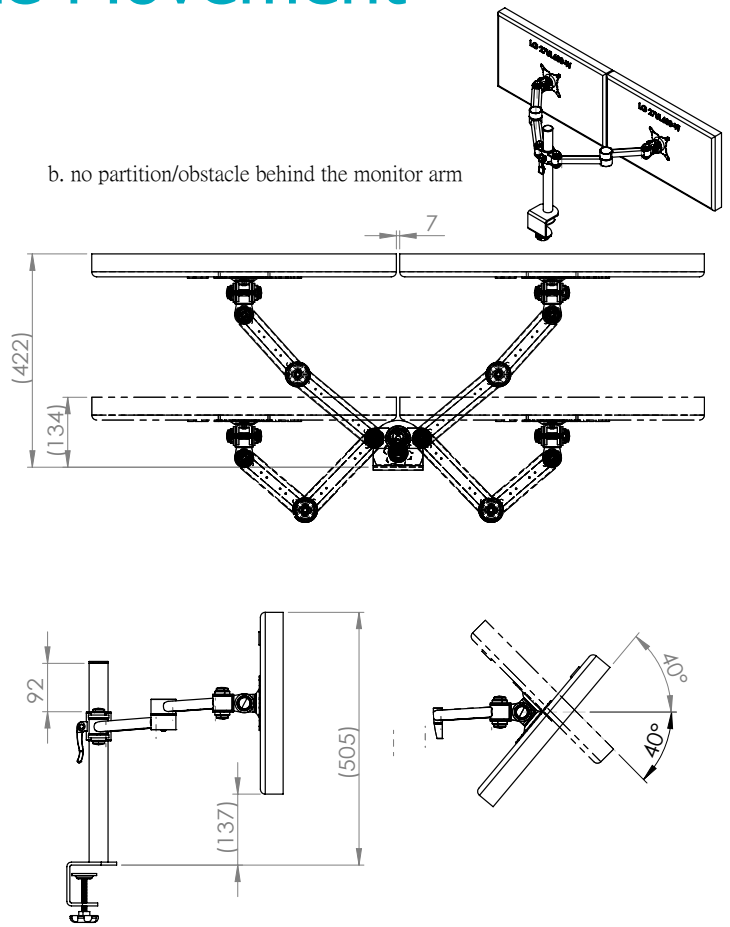

XSTREAM post mount 2 x dual beam arms with baby c clamp

Product Specification

Product code	XSTREAM2PMCOMB03W - white
Weight capacity	10kg per arm
Max screen width	2 x 30"
VESA	75mm & 100mm VESA compliant
Movement	Height adjustment, tilt, swivel, rotation and reach
Height adjustment	Max height adjustment 420mm from desk top
Fixings	Supplied with baby c clamp

Additional Information

2 x dual beam arms with manual height adjustment

Additional +/- 70mm available with ratchet mechanism

Lockable quick release VESA function

Silver – XSTREAM2PMCOMB03S - RAL code 9006

White – XSTREAM2PMCOMB03W - RAL code 9010

Black – XSTREAM2PMCOMB03B - RAL code 9005

Ergo
01235 773373
www.ergo ltd.co.uk
sales@ergo ltd.co.uk

Monitor Size Movement

27" Screen

a. Having a partition/obstacle behind the monitor arm

b. no partition/obstacle behind the monitor arm

30" Screen

a. Having a partition/obstacle behind the monitor arm

b. no partition/obstacle behind the monitor arm