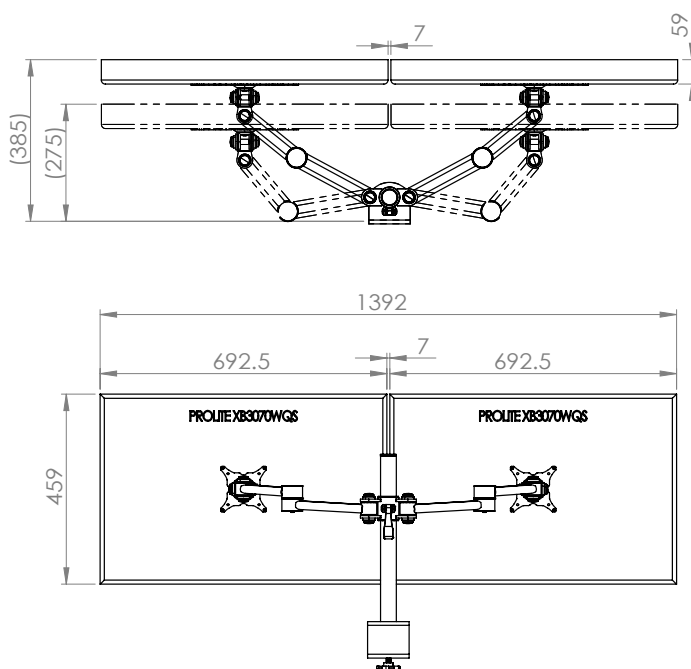

XSTREAM post mount 2 x dual beam arms with baby c clamp

Product Specification

Product code	XSTREAM2PMCOMB03W - white
Weight capacity	10kg per arm
Max screen width	2 x 30"
VESA	75mm & 100mm VESA compliant
Movement	Height adjustment, tilt, swivel, rotation and reach
Height adjustment	Max height adjustment 420mm from desk top
Fixings	Supplied with baby c clamp

Additional Information

2 x dual beam arms with manual height adjustment

Additional +/- 70mm available with ratchet mechanism

Lockable quick release VESA function

Silver – XSTREAM2PMCOMB03S - RAL code 9006

White – XSTREAM2PMCOMB03W - RAL code 9010

Black – XSTREAM2PMCOMB03B - RAL code 9005

Ergo
01235 773373
www.ergo ltd.co.uk
sales@ergo ltd.co.uk

Monitor Size Movement

27" Screen

a. Having a partition/obstacle behind the monitor arm

b. no partition/obstacle behind the monitor arm

30" Screen

a. Having a partition/obstacle behind the monitor arm

b. no partition/obstacle behind the monitor arm