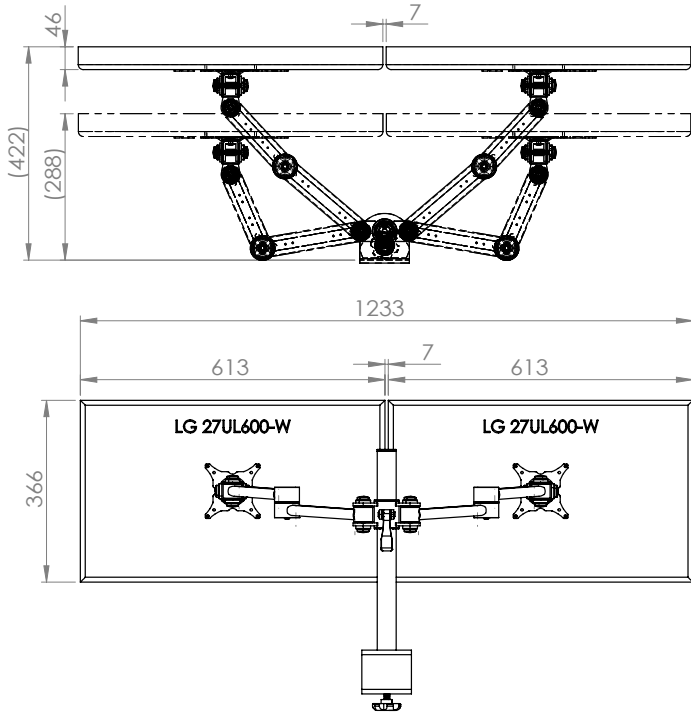

XSTREAM post mount 2 x dual beam arms with baby c clamp

Product Specification

Product code	XSTREAM2PMCOMB03W - white
Weight capacity	10kg per arm
Max screen width	2 x 30"
VESA	75mm & 100mm VESA compliant
Movement	Height adjustment, tilt, swivel, rotation and reach
Height adjustment	Max height adjustment 420mm from desk top
Fixings	Supplied with baby c clamp

Additional Information

2 x dual beam arms with manual height adjustment

Additional +/- 70mm available with ratchet mechanism

Lockable quick release VESA function

Silver – XSTREAM2PMCOMB03S - RAL code 9006

White – XSTREAM2PMCOMB03W - RAL code 9010

Black – XSTREAM2PMCOMB03B - RAL code 9005

Ergo
01235 773373
www.ergo ltd.co.uk
sales@ergo ltd.co.uk

Monitor Size Movement

27" Screen

a. Having a partition/obstacle behind the monitor arm

b. no partition/obstacle behind the monitor arm

30" Screen

a. Having a partition/obstacle behind the monitor arm

b. no partition/obstacle behind the monitor arm